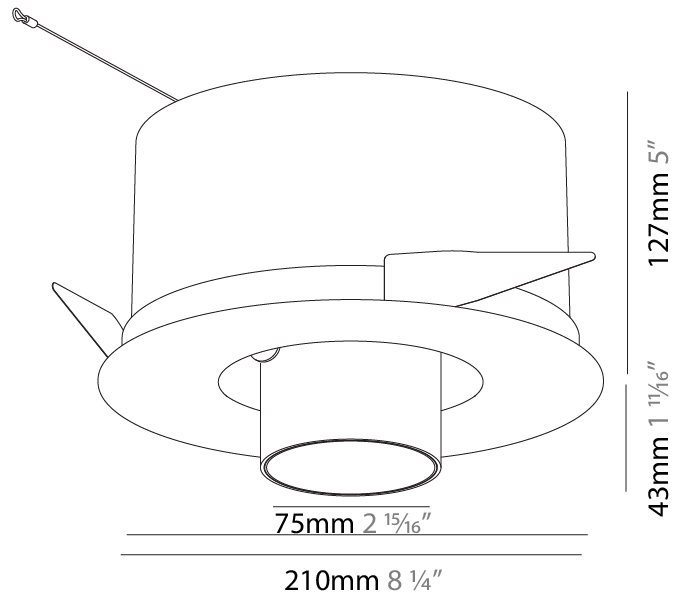

OPTICAL

Reflector°: 12
 Optic°: Lens Pack - No Lens / Linear Spread Lens / Honeycomb / Spread Lens
 Adjustability: Rotational 355°; Tilt 45°

RATINGS AND CERTIFICATIONS

Certified By: Certified for North American Standards
 IP rating: IP20