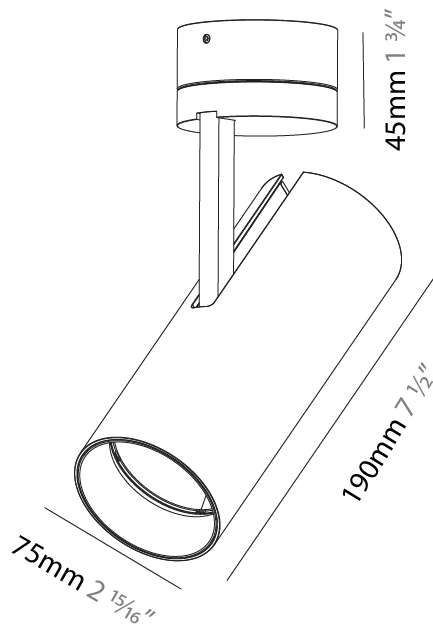

GENERAL

Series: Imagine
Subseries: Imagine 75
Brand: Prolicht
Division: Architectural
Mounting Type: Surface
Mounting Location: Ceiling
Subcategory: Spots

PHYSICAL

Shape: Cylinder
Diameter (mm): 75
Diameter (in): 2 ¹⁵/₁₆
Height (mm): 190
Height (in): 7 ¹/₂
Max. Overall Height (mm): 235
Max. Overall Height (in): 9 ³/₄
Light Distribution: Adjustable / Direct
Weight (kg): 0.919
Weight (lbs): 2.02
Fixture Finish: SSR / BKV / CWI / CRY / HAB / UFT / ITA / RUA / FTG / MYG / LOD / PUS / FRO / FUP / KIA / POP / BLS / SPG / MEY / GOH / GUM / CHC / COM / ABZ / JAG / OBR / MOS / ROR
Fixture Material: Aluminum Die Cast

ELECTRICAL

Lamp Type: LED (Zhaga Standard)
Input Wattage (W): 20.9
Total Output Wattage (W): 19
Dimming: Tri-Mode (Non-Dimming and Phase Dimming (120Vac only) and 0-10V Dimming)
Driver Included: Yes
Driver Location: Integrated
Driver Type: Constant Current - Universal
Driver Class: Class 2
Input Voltage (V): 120 - 277
Constant Current (MA): 500

LED

Number of LEDs: 1
Color Temperature (°K): 2700 / 3000 / 3500 / 4000
Max. Delivered Lumen (lm): 1490 / 1530 / 1607 / 1640
CRI: >90 CRI
Lamp Life (hrs): 50000

OPTICAL

Reflector°: 20 / 25 / 40
Adjustability: Rotational 350°; Tilt 90°

RATINGS AND CERTIFICATIONS

Certified By: Certified for North American Standards
IP rating: IP20