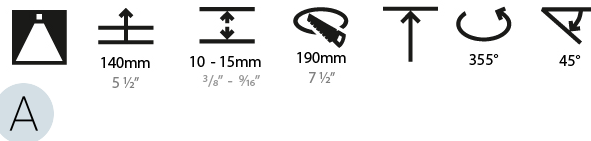

OPTICAL

Reflector°: 12
 Optic°: Lens Pack - No Lens / Linear Spread Lens / Honeycomb / Spread Lens
 Adjustability: Rotational 355°; Tilt 45°

RATINGS AND CERTIFICATIONS

Certified By: Certified for North American Standards
 IP rating: IP20