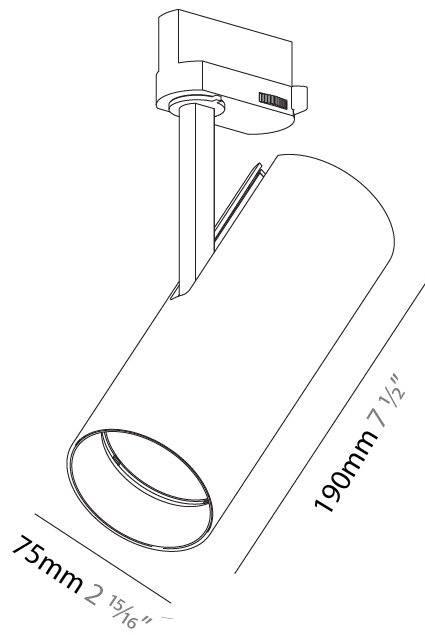

GENERAL

Series: Imagine
Subseries: Imagine 75
Brand: Prolicht
Division: Architectural
Mounting Type: Track
Mounting Location: Ceiling

PHYSICAL

Shape: Cylinder
Diameter (mm): 75
Diameter (in): 2 ¹⁵/₁₆
Height (mm): 190
Height (in): 7 ¹/₂
Max. Overall Height (mm): 210
Max. Overall Height (in): 8 ¹/₄
Light Distribution: Adjustable / Direct
Weight (kg): 0.716
Weight (lbs): 1.58
Fixture Finish: SSR / BKV / CWI / CRY / HAB / UFT / ITA / RUA / FTG / MYG / LOD / PUS / FRO / FUP / KIA / POP / BLS / SPG / MEY / GOH / GUM / CHC / COM / ABZ / JAG / OBR / MOS / ROR
Holder Finish: BLK / WHI / SIL
Fixture Material: Aluminum Die Cast

ELECTRICAL

Lamp Type: LED (Zhaga Standard)
Input Wattage (W): 14
Total Output Wattage (W): 12.8
Dimming: Tri-Mode (Non-Dimming and Phase Dimming (120Vac only) and 0-10V Dimming)
Driver Included: Yes
Driver Location: Integrated
Driver Type: Constant Current - Universal
Driver Class: Class 2
Input Voltage (V): 120 - 277
Constant Current (MA): 350

LED

Number of LEDs: 1
Color Temperature (°K): 2700 / 3000 / 3500 / 4000
Max. Delivered Lumen (lm): 1124 / 1210 / 1258 / 1284
Nominal Lumen (lm): 1246 / 1342 / 1396 / 1424
CRI: >90 CRI
Lamp Life (hrs): 50000

OPTICAL

Optic°: Lens Pack - No Lens / Linear Spread Lens / Honeycomb / Spread Lens
Beam Angle: 12
Adjustability: Rotational 350°; Tilt 90°

RATINGS AND CERTIFICATIONS

Certified By: Certified for North American Standards
IP rating: IP20

PROJECT
TYPE
SPECIFIER
QUANTITY
DATE