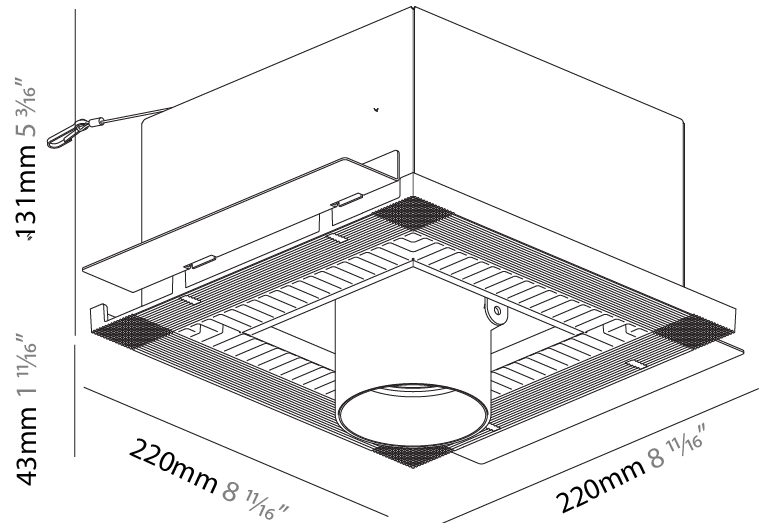

ELECTRICAL

Lamp Type: LED (Zhaga Standard)
Input Wattage (W): 23.1
Total Output Wattage (W): 18.7
Dimming: Tri-Mode (Non-Dimming and Phase Dimming (120Vac only) and 0-10V Dimming)
Driver Included: No
Driver Location: Recessed Housing
Driver Type: Constant Current - Universal
Driver Class: Class 2
Housing: See components
Input Voltage (V): 120 - 277
Constant Current (MA): 500

LED

Number of LEDs: 1
Color Temperature (°K): 2700 / 3000 / 3500 / 4000
Max. Delivered Lumen (lm): 1490 / 1530 / 1607 / 1640
CRI: >90 CRI
Lamp Life (hrs): 50000
Upon Request: Special Color Temperature

OPTICAL

Reflector: 20 / 40 / 60
Adjustability: Rotational 355°; Tilt 45°
Upon Request: Special Beam Angles

RATINGS AND CERTIFICATIONS

Certified By: Certified for North American Standards
Zaneen Lighting Inc. © 2024, Phone: 588-3387, Fax: 247-9519, www.zaneen.com

For international specifications by adding 'INT' at the end of the existing Model #. For assistance on 'custom' specifications, contact zteam@zaneen.com. In a constant effort to supply the best product, we reserve the right to change specifications or materials without notice. The most recent specification sheets are found at zaneen.com

PROJECT	_____
TYPE	_____
SPECIFIER	_____
QUANTITY	_____
DATE	_____