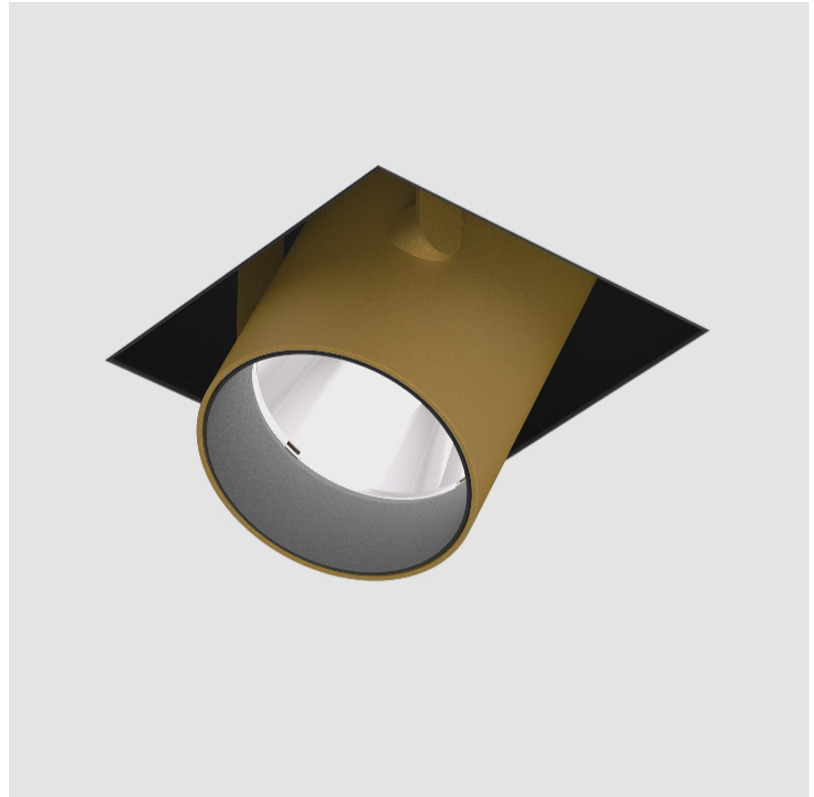

ELECTRICAL

Lamp Type: LED (Zhaga Standard)
Input Wattage (W): 23.1
Total Output Wattage (W): 18.7
Dimming: Tri-Mode (Non-Dimming and Phase Dimming (120Vac only) and 0-10V Dimming)
Driver Included: No
Driver Location: Recessed Housing
Driver Type: Constant Current - Universal
Driver Class: Class 2
Housing: See components
Input Voltage (V): 120 - 277
Constant Current (MA): 500

LED

Number of LEDs: 1
Color Temperature (°K): 2700 / 3000 / 3500 / 4000
Max. Delivered Lumen (lm): 1490 / 1530 / 1607 / 1640
CRI: >90 CRI
Lamp Life (hrs): 50000
Upon Request: Special Color Temperature

OPTICAL

Reflector: 20 / 40 / 60
Adjustability: Rotational 355°; Tilt 45°
Upon Request: Special Beam Angles

RATINGS AND CERTIFICATIONS

Certified By: Certified for North American Standards
Zaneen Lighting Inc. © 2024, Phone: 588-3387, Fax: 247-9519, www.zaneen.com

For international specifications by adding 'INT' at the end of the existing Model #. For assistance on 'custom' specifications, contact zteam@zaneen.com. In a constant effort to supply the best product, we reserve the right to change specifications or materials without notice. The most recent specification sheets are found at zaneen.com

PROJECT	_____
TYPE	_____
SPECIFIER	_____
QUANTITY	_____
DATE	_____