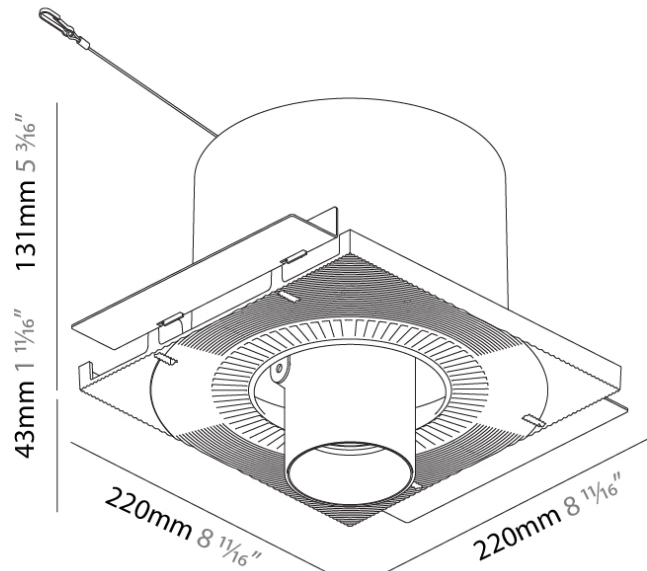

OPTICAL

Reflector: 16 / 32
 Adjustability: Rotational 355°; Tilt 45°
 Upon Request: Special Beam Angles

RATINGS AND CERTIFICATIONS

Available for international specifications by adding INT at the end of the existing Model #. For assistance on 'custom' specifications, contact zteam@zaneen.com. In a constant effort to supply the best product, we reserve the right to change specifications or materials without notice. The most recent specification sheets are found at zaneen.com
 IP rating: IP20